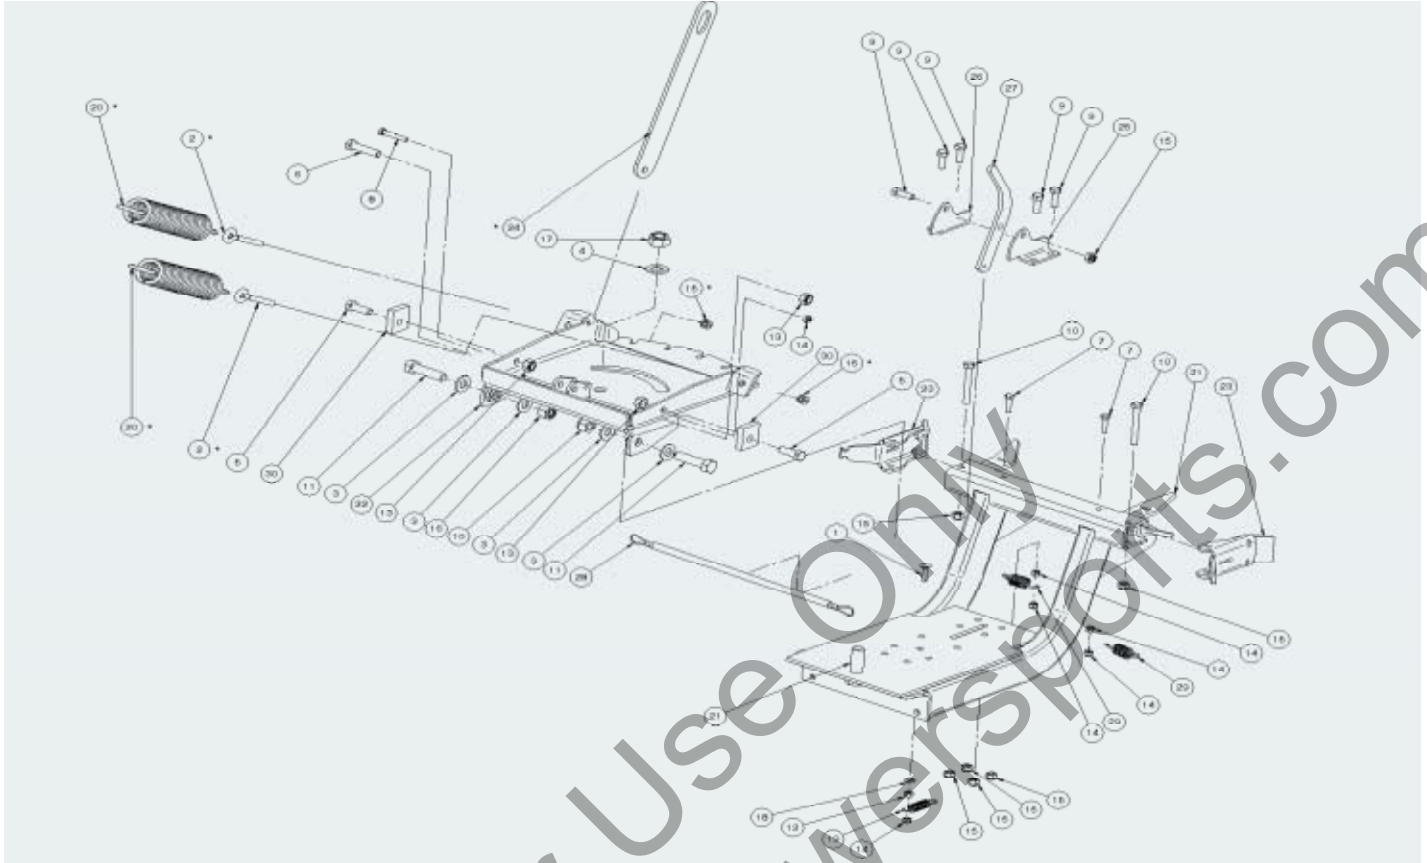

2877247

Pivot Lock Kit - 2874771
Contains Items 17-20

2010 ATV/ORV Quick Reference

GLACIER II PUSHFRAME PART No. 2876623

REF	POLARIS PN	QTY PER PART #	POLARIS DESCRIPTION	QTY IN SYSTEM	REF	POLARIS PN	QTY PER PART #	POLARIS DESCRIPTION	QTY IN SYSTEM
1	***	-	CARRIAGE BOLT CL8.8 Zinc Plated M6-1.0 X 25 (DIN 603)	1	14	***	-	Hexagonal Nylon Nut CL8 Zinc Plated M6-1.0 (DIN 985)	6
2	2877505, ***	2	Eye Bolt Zinc Plated Full Thread M8-1.25 X Ø 10 ID X 60	2	15	***	-	Hexagonal Nylon Nut CL8 Zinc Plated M8-1.25 (DIN 985)	9
3	***	-	Flat Washer Zinc Plated M12 ID 13 X OD 24 X 2.5 (DIN 125 A)	4	16	***	-	Hexagonal Nylon Nut GR.2 Zinc Plated 1/2-13 UNC	2
4	***	-	Flat Washer Zinc Plated M16 ID 17 X OD 30 X 3 (DIN 125 A)	1	17	***	-	Hexagonal Nylon Nut Zinc Plated M16-1.5	1
5	***	-	Hexagonal Bolt CL8.8 Zinc Plated M10-1.5 X 35 (DIN 931)	2	18	***	-	Lock Washer Zinc Plated M6 ID 6.1 X OD 11.8 X 1.6 (DIN 127 B)	1
6	***	-	Hexagonal Bolt CL8.8 Zinc Plated M10-1.5 X 45 (DIN 931)	1	30	2877504, ***	2	Kit-Blade Adjuster	2
7	***	-	Hexagonal Bolt CL8.8 Zinc Plated M6-1.0 X 25 (DIN 931)	2	19	2877429	1	Kit-Pivot Spring	1
8	***	-	Hexagonal Bolt CL8.8 Zinc Plated M6-1.0 X 40 (DIN 931)	1	20	2877443	2	Kit-Trip Spring	2
9	***	-	Hexagonal Bolt CL8.8 Zinc Plated M8-1.25 X 25 (DIN 931)	5	21	2877509	1	Kit-Plow Frame,G2	1
10	***	-	Hexagonal Bolt CL8.8 Zinc Plated M8-1.25 X 65 (DIN 931)	2	22	2877448	1	Kit-Pivot ASM	1
11	***	-	Hexagonal Bolt GR5 Zinc Plated 1/2-13 X 2"	2	23	2877450	1	Kit-Latch	2
12	***	-	Hexagonal Nut CL8 Zinc Plated M6-1.0 (DIN 934)	1	24	2877510	1	Kit Lift Bar, G2	1
13	***	-	Hexagonal Nylon Nut CL8 Zinc Plated M10-1.5 (DIN 985)	3	25	2877507	1	Kit-Rh Pivot Latch Brkt	1
					26	2877506	1	Kit-Lh Pivot Latch Brkt	1
					27	2877451	1	Kit-Pivot Latch Lever	1
					28	2877511	1	Kit-Release Cable	1
					29	7042029	1	Spring	2