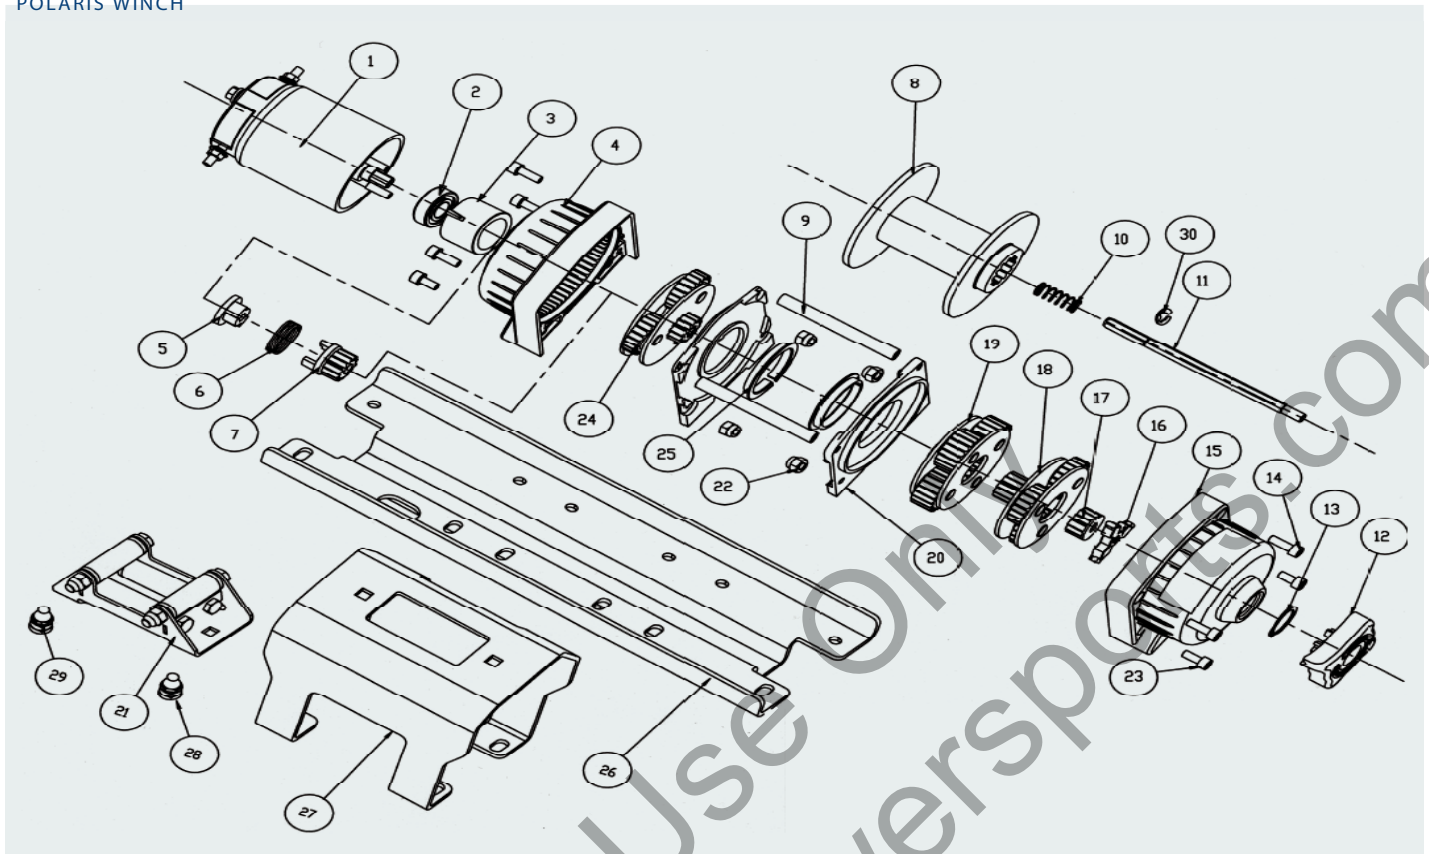

2010-11 ATV/ORV Quick Reference

POLARIS WINCH

REF	QTY/WINCH	2500LB	PART #	3500LB	PART #
1	1	ASM-Motor,2500lb	2876774	ASM-Motor,3500lb	2876805
2	1	Bearing-Winch Motor	2876775	Same As 2500	
3	1	Bushing-Winch Motor	2876776	Same As 2500	
4	1	Casting-Winch, Motor End,2500	2876777	Casting-Winch, Motor End,3500	2876806
5	1	Coupling-Brake, Motor	2876778	Same As 2500	
6	1	Lining-Brake	2876779	Same As 2500	
7	1	Coupling-Brake, Gear,2500	2876780	Same As 2500	
8	1	Spool	2876781	Same As 2500	
9	3	Rod-Connecting	2876782	Same As 2500	
10	1	Spring-Freespool	2876783	Same As 2500	
11	1	Shaft-Hex	2876784	Same As 2500	
12	1	Knob-Freespool	2876785	Same As 2500	
13	1	Clip-Spring	2876786	Same As 2500	
14	6	Bolt-Long	2876787	Same As 2500	
15	1	Casting-Winch, Fs End,2500	2876788	Casting-Winch, Fs End,3500	2876807
16	1	Slider-Freespool	2876789	Same As 2500	
17	1	Gear-Bull, 2500	2876790	Gear-Bull, 3500	2876808
18	1	Gearset-Planetary 3,2500	2876791	Gearset-Planetary 3,3500	2876809
19	1	Gearset-Planetary 2,2500	2876792	Gearset-Planetary 2,3500	2876810
20	2	Bracket-Support	2876793	Same As 2500	
21	1	Fairlead-Roller	2876794	Same As 2500	
22	2	Nut-Nylock	2876795	Same As 2500	
23	2	Bolt-Short	2876796	Same As 2500	
24	1	Gearset-Planetary 1,2500	2876797	Gearset-Planetary 1,3500	2876811
25	2	Bushing-Spool	2876798	Same As 2500	
26	1	Plate-Winch Mount (Not Used For Xp)	2876799	Same As 2500	
27a	1	Bracket-Clamshell (Sptmn My 05-09)	2876800	Same As 2500	
27b	1	Bracket-Clamshell (Sptmn Xp My09)	1015802	Same As 2500	
28	2	Bolt-Carriage	2876801	Same As 2500	
29	2	Nut-Nylock	2876802	Same As 2500	
30	1	Clip-Retainer	2876803	Same As 2500	
	1	ASM-Winch,Basic,2500	2876804	ASM-Winch,Basic,3500	2876812