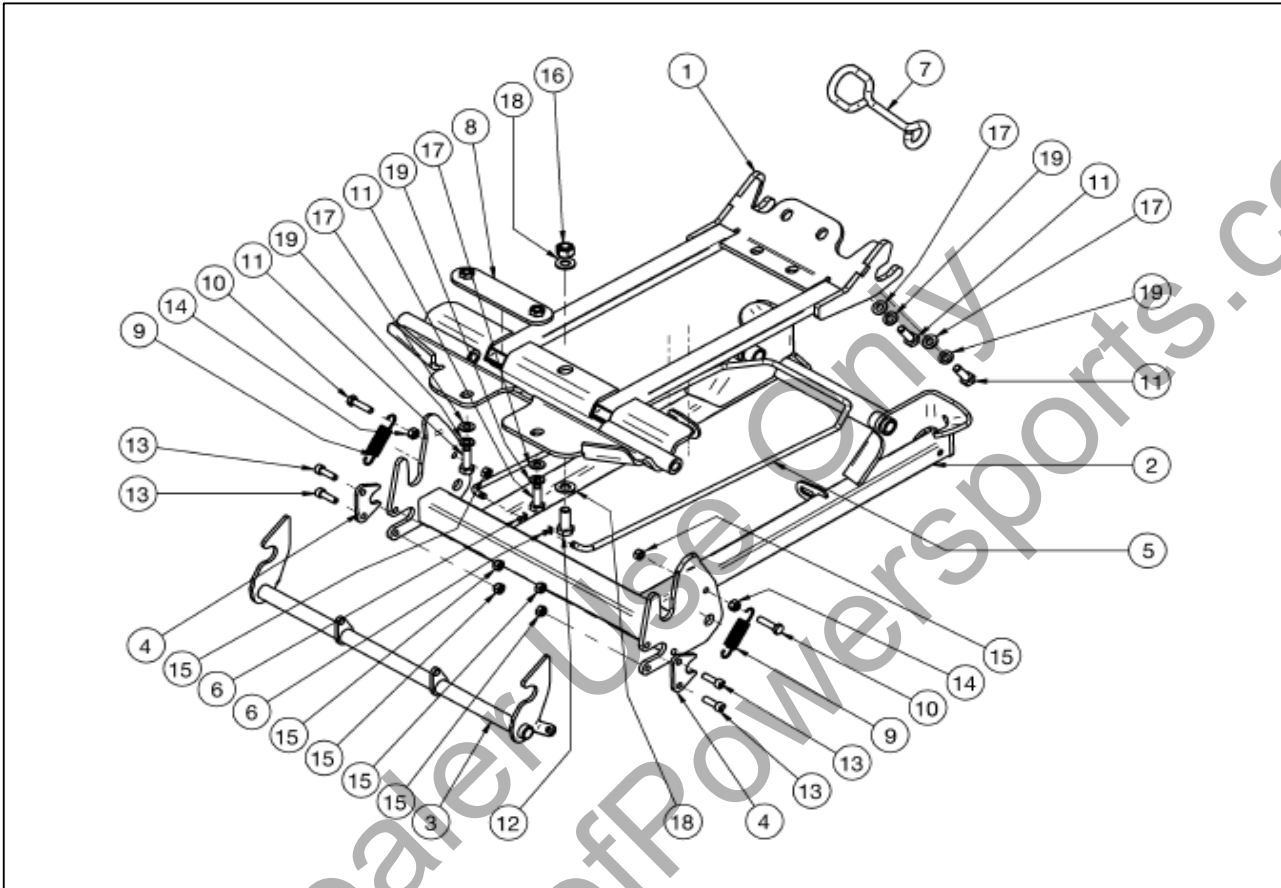

G3 for Sportsman Mount Plate - HARDWARE KITS

Ref.	Qty	Description	Ref.	Qty	Description	Ref.	Qty	Description
1	1	Mount Plate	9	2	Tension Spring	16	1	M10-1.5 Nylock Nut
2	1	Hook-up	10	2	M6-1.0 X 25mm Hex Bolt	17	4	M8 Flat Washer
3	1	Locking Tube	11	4	M8-1.25 X 25mm Hex Bolt	18	2	M10 Flat Washer
4	2	Latch	12	1	M10-1.5 X 25mm Hex Bolt	19	4	M8 Lock Washer
5	1	Release Handle	13	4	M6-1.0 X 20mm Allen Socket Machine Screw			
6	2	Cotter Pin	14	2	M6-1.0 Nut			
7	1	Winch Link	15	6	M6-1.0 Nylock Nut			
8	1	Support						

Polaris Hardware Kit #	Items Included
2856009	All items not included in following kits
2856010	1
2856011	2
2856012	3-4-5-6-9-13(4x)-15(4x)
2856004	7