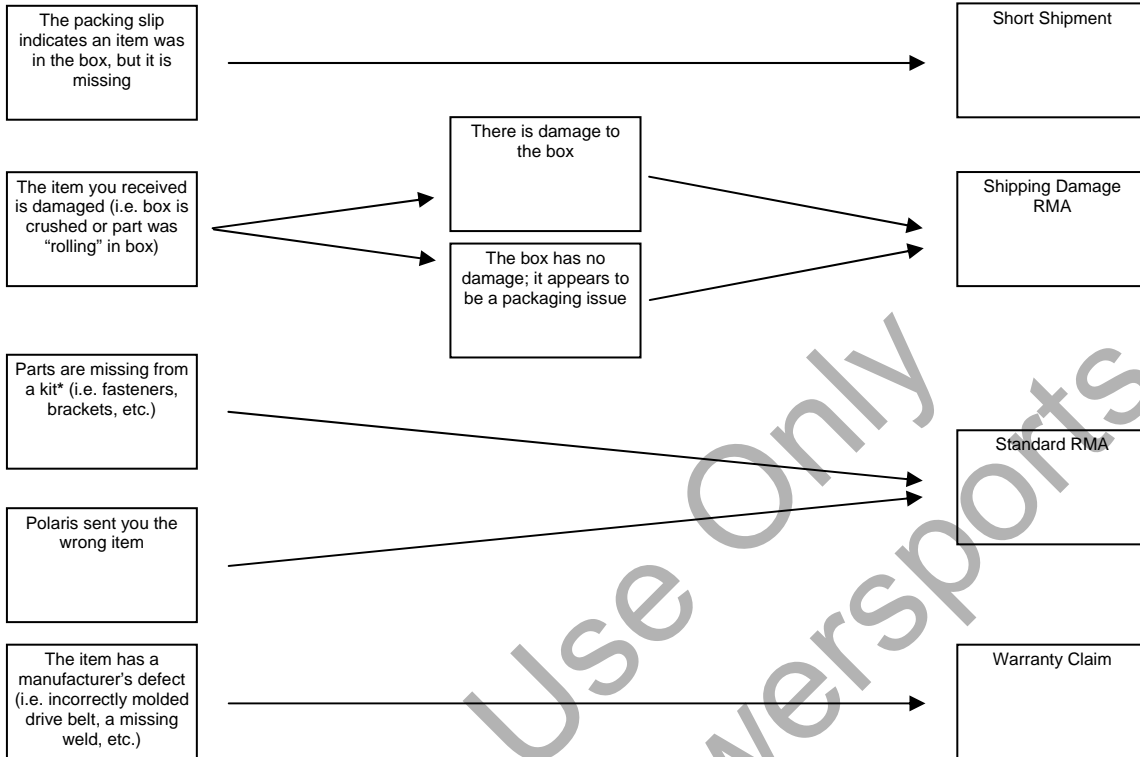

Warranty or RMA?

*Before you return a kit with missing parts, please check to make sure that the items are not available from another source. This information is available in Polaris Dealer Guides, Quick Reference Manuals or by contacting Polaris Parts Tech.

This flow chart should be used as a guideline. If you have a question about a specific part or situation, please call us at 800-330-9407 (US) or 877-289-1343 (Canada).