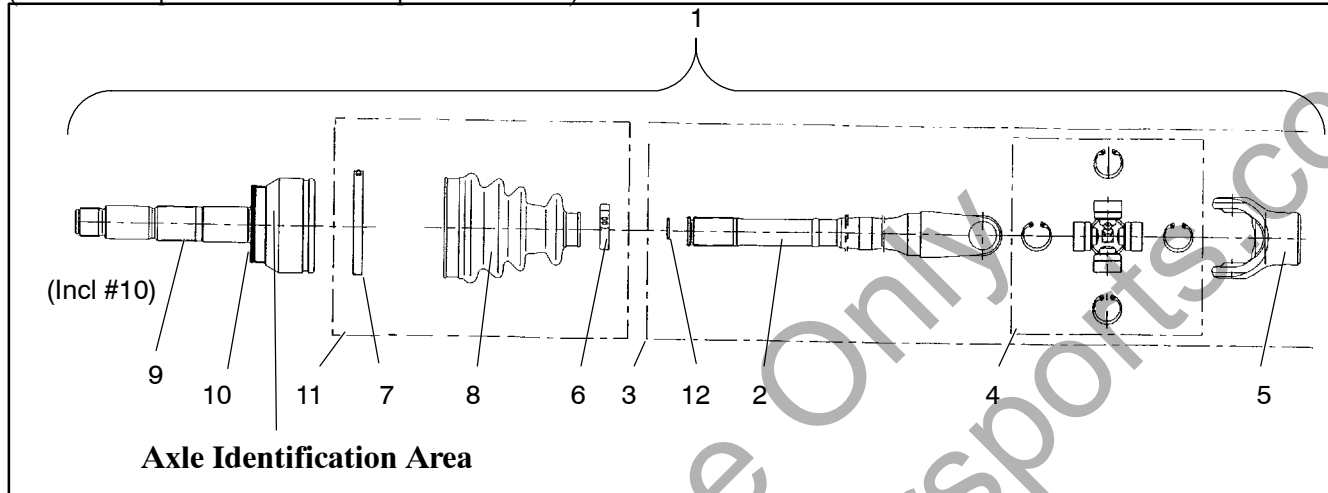

2010 ATV/ORV Quick Reference

Your Guide To ATV Drive Shaft Service Parts-1995 to Current

The following information can be referenced when ordering front drive line parts to ensure the correct ones are received. First determine the type of shaft (Neapco/USA or BTB/GKN) and then reference the correct part using the charts shown. (Information published in Team Tips A-02-09-00)

NOTE: Reference Only Revised Parts/Microfiche Manuals (Rev. 01 or later)		NEAPCO		BTB	
		Marked USA or NEAPCO on CV Bell		Marked BTB or GKN on CV Bell	
Ref No.	Description	Long Splined	Long Keyway	Long Splined	Short Splined
1	L.H. Drive Shaft Assembly with Sleeve	2200960	1380075	2200961	1380083
1	R.H. Drive Shaft Assembly with Sleeve	2200960	1380058	2200961	1380084
2	Weld Shaft Replacement	1380060	1380060	**1380094	1380095
3	Weld Cardan Replacement	1380061	1380061	**1380092	1380093
4	Cross and Bearing Kit	3260104	3260104	2200771	2200771
5	Yoke	3260133	3260101	3260130	3260130
6	Small Band Clamp	3260123	3260123	7080627	7080627
7	Large Band Clamp	3260121	3260121	3260115	3260115
8	CV Boot	3260120	3260120	5411106	5411106
9	LH CV Housing with Sleeve	1380118	1380076	1380119	1380119
9	RH CV Housing with Sleeve	1380118	1380048	1380119	1380119
10	Drive Shaft Seal Sleeve	5222299	5222299	5222299	5222299
11	Kit- Repl Boot, CV Joint	2201015	2201015	2200773	2200773
12	Circlip	7670092	7670092	7670091	7670091

** Assemblies supersede to PN 2200961

© 2002 Polaris Sales Inc.