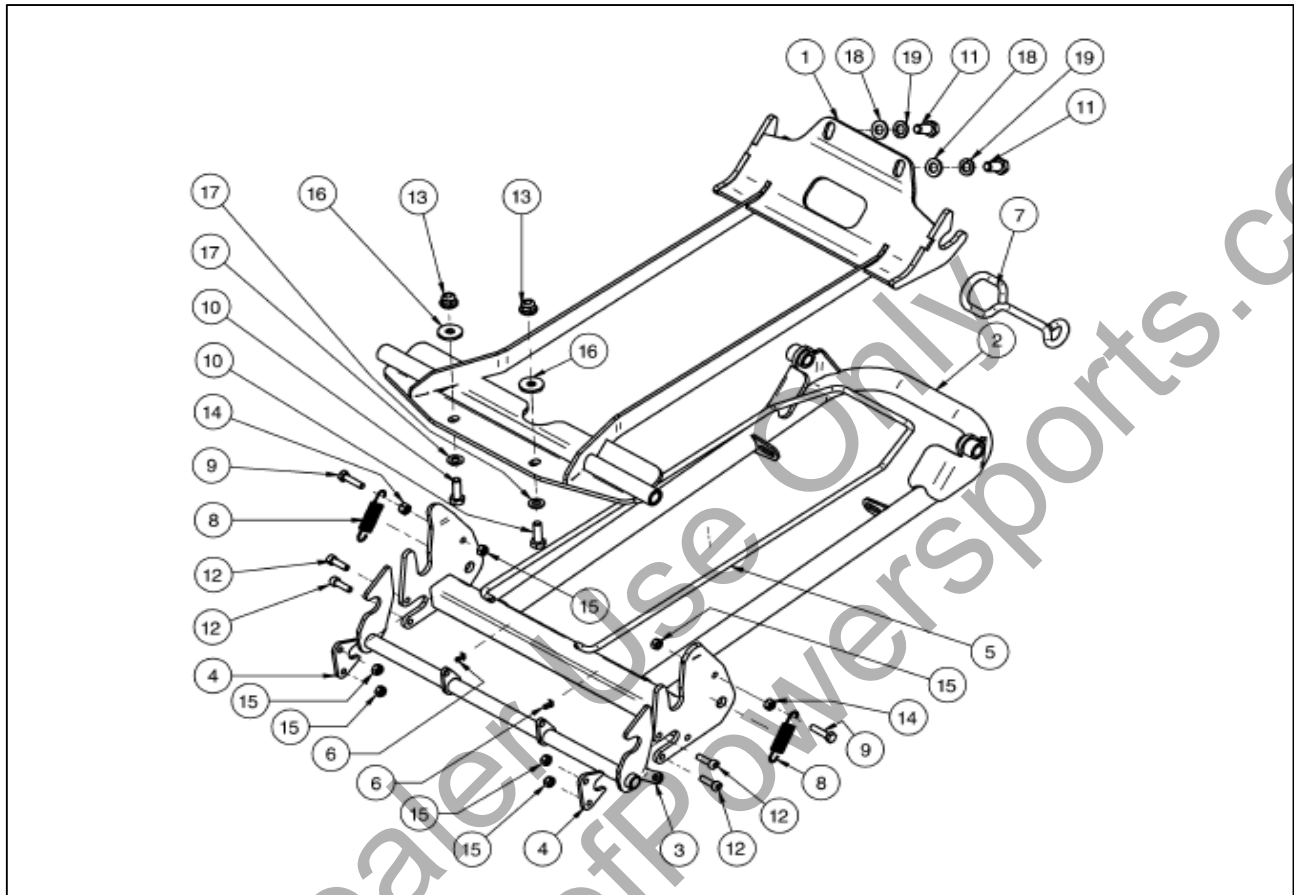

G3 for Sportsman XP Mount Plate - HARDWARE KITS

Ref.	Qty	Description	Ref.	Qty	Description	Ref.	Qty	Description
1	1	Mount Plate	9	2	M6-1.0 X 25mm Hex Bolt	15	6	M6-1.0 Nylock Nut
2	1	Hook-up	10	2	M8-1.25 X 25mm Hex Bolt	16	2	Flat Washer
3	1	Locking Tube	11	2	M10-1.5 X 20mm Hex Bolt	17	2	M8 Flat Washer
4	2	Latch	12	4	M6-1.0 X 20mm Allen Socket Machine Screw	18	2	M10 Flat Washer
5	1	Release Handle	13	2	M8-1.25 Flange Nylock Nut	19	2	M10 Lock Washer
6	2	Cotter Pin	14	2	M6-1.0 Nut			
7	1	Winch Link						
8	2	Tension Spring						

Polaris Hardware Kit #	Items Included
2856000	All items not included in following kits
2856001	1
2856002	2
2856003	3-4-5-6-8-12(4x)-15(4x)
2856004	7