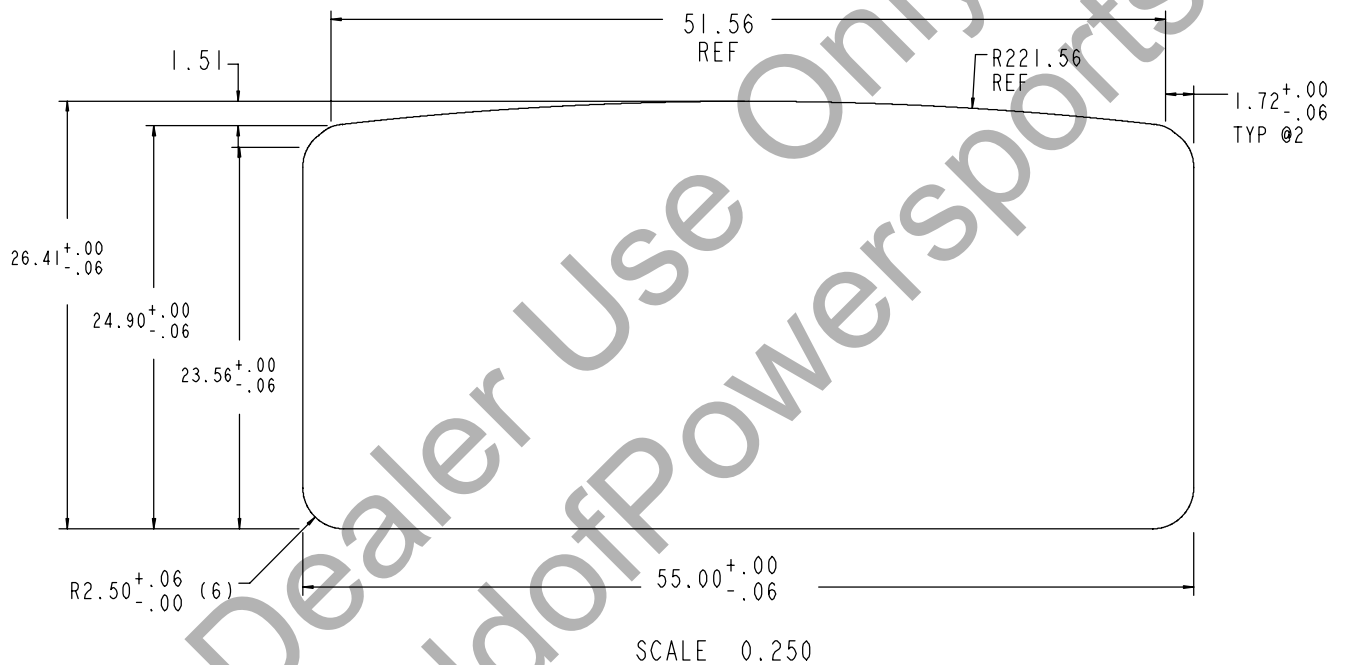

(Information published in Team Tips Vol. 11, No. 1)

ANSI Z-26 I-1990 AS2, EDGE #4
7/32" THICK LAMINATED
TINTED GREEN 72%

© 2003 Polaris Sales Inc.

YOUR COMPLETE RANGER ACCESSORY FITMENT LIST

Series 99	Series 10	Series 11	MY 04	MY 05-08 2x4, 4x4	MY 05-08 XP	MY 05-09 6x6	MY 08-09 CREW	MY 09 4x4	MY 09 XP	MY 09 HD	MY 10	Part Number	Description
LOCK & RIDE CAB SYSTEMS													
(For replacement parts not listed contact Sport Tech at 763-712-3965 (Dealer only).)													
				x	x	x						2875663-067	Roof, Lock & Ride, Black
				x	x	x						2875663-195	Roof, Lock & Ride, Green
				x	x	x						2875664-067	Rear Panel, Lock & Ride, Black
				x	x	x						2875664-195	Rear Panel, Lock & Ride, Green
				x	x	x						2875662	Windshield, Flip-up, L&R
				x	x	x						2875995-067	RANGER, Poly Doors, Black
LOCK & RIDE REPLACEMENT PARTS (For replacement parts not listed contact Sport Tech at 763-712-3965 (Dealer only).)													
				x	x	x						2875921	
				x	x	x						2875922	
				x	x	x						2875662LTC	
				x	x	x						2875959	
LOCK & RIDE CAB ADDITIONAL OPTIONS (For replacement parts not listed contact Sport Tech at 763-712-3965 (Dealer only).)													
	x	x	x	x	x	x						2873436-067	
	x	x	x	x	x	x						2876192	
	x	x	x	x	x	x						2876193	
	x	x	x	x	x	x						2876272	
DELUXE STEEL CAB For replacement parts contact Curtis Cabs 1-800-343-7676													
		x	x	x	x	x						2874886	Windshield
		x	x	x	x	x						2854614	Hardware Kit MY 05 Deluxe Cab, (use with 2874886 - 89)
		x	x	x	x	x						2874887	Roof, White
		x	x	x	x	x						2874887-067	Roof, Black
		x	x	x	x	x						2874888	Rear Panel
		x	x	x	x	x						2875934-067	Doors, Steel/Glass, Modular, Black
		x	x	x	x	x						2874889	Soft Side Doors
DELUXE CAB FOPS / ROPS ONE PIECE For replacement parts contact Curtis Cabs 1-800-343-7676													
		x	x	x	x	x						2874660	Cab (Windshield, Roof and Rear Panel) RANGER TM
		x	x	x	x	x						2874963	Doors
		x	x	x	x	x						2875941-067	Doors, Steel/Glass, FOPS/ROPS, Black
		x	x	x	x	x						2874689	Mounting Kit
		x	x	x	x	x						2859091	Poly Carbonate Rear Panel
DELUXE CAB ACCESSORIES For replacement parts contact Curtis Cabs 1-800-343-7676													
	x	x	x	x	x	x						2874927	Wiper Kit
	x	x	x	x	x	x						2875015	Overhead Console, CD Player
	x	x	x	x	x	x						2874718	Rear View Mirror
	x	x	x	x	x	x						2874688	Cab Heater (Liquid Cooled Models) 500 Engines
				x	x	x						2875343	Cab Heater (Liquid Cooled Models) 500 Engines
				x	x	x						2875445	Cab Heater, RANGER 700 XP
				x	x	x						2875391	Defrost/Cooling Fan
STORAGE													
								x	x	x	x	2877062	Center Seat Console
				x	x	x		x	x	x	x	2877033	L&R Cargo Box II
				x	x	x		x	x	x	x	2875056	Cargo Box
				x	x	x		x	x	x	x	2875057	Cargo Box Divider
STANDARD STEEL CAB (For replacement parts not listed contact CUSTOM PRODUCTS 1-800-222-5463)													
		x	x	x	x	x						2873436-067	Windshield Glass
		x	x	x	x	x						2873871-067	Roof Steel
		x	x	x	x	x						2854613	Hardware Kit MY 05 Standard Cab, (use with 2873871-067)
		x	x	x	x	x						2873872-067	Rear Panel Steel
				x	x	x						2875871	Doors, Steel/Glass, Standard, Black
STANDARD CAB ACCESSORIES (For replacement parts not listed contact CUSTOM PRODUCTS 1-800-222-5463)													
			x	x	x	x						2875047	Windshield Wiper Kit (Pair)
	x	x	x	x	x	x						2874387	Rear View Mirror
												2875455	Windshield Vent Kit