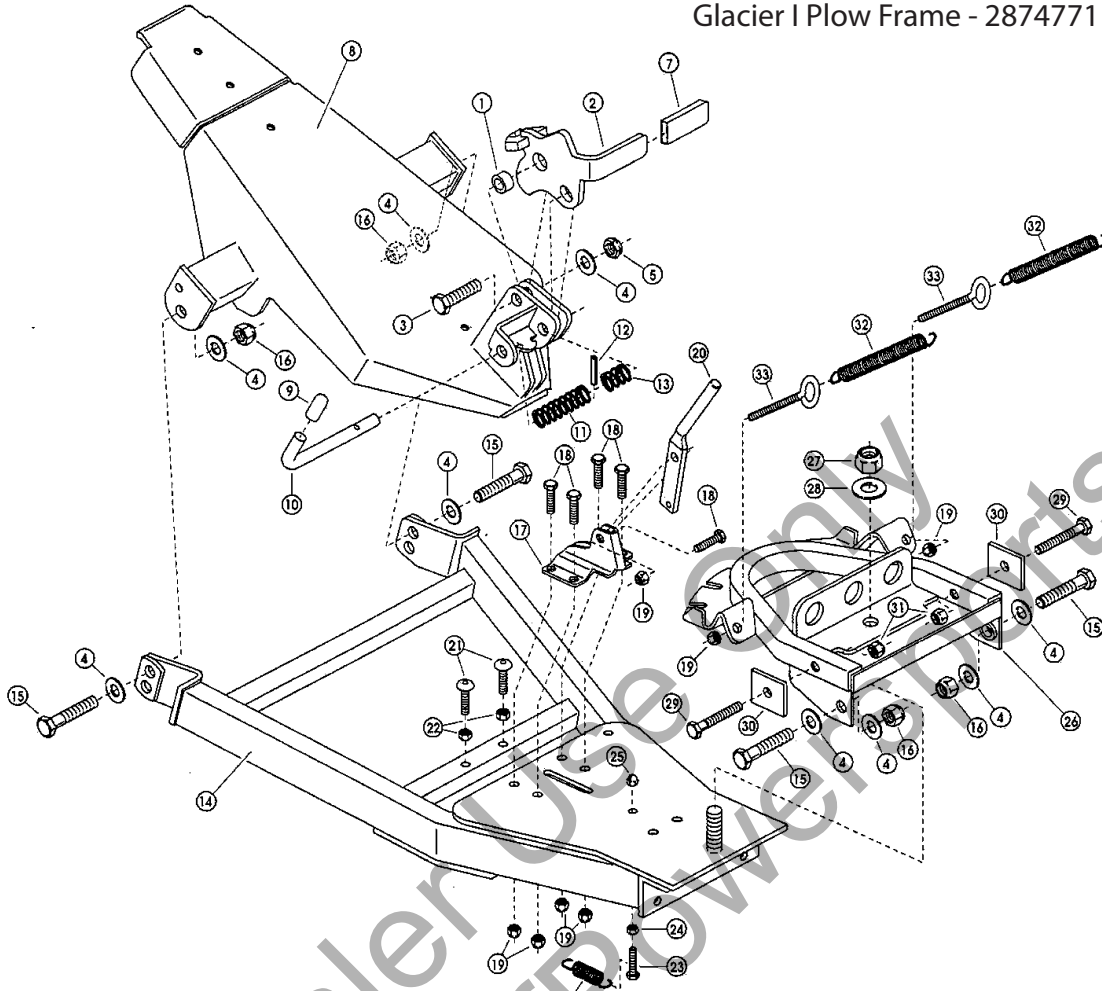

2010 ATV/ORV Quick Reference

Glacier I Plow Frame - 2874771

2875557

Full Hardware Kit - 2874771
Contains Items 1-7,15,16,32

2875558

Frame Hardware Kit - 2874771
Contains Items 21, 22

2875559

Springs / Pins Hardware Kit - 2874771
Contains items 1-5,7,9-13,15,16

2877247

Pivot Lock Kit - 2874771
Contains Items 17-20