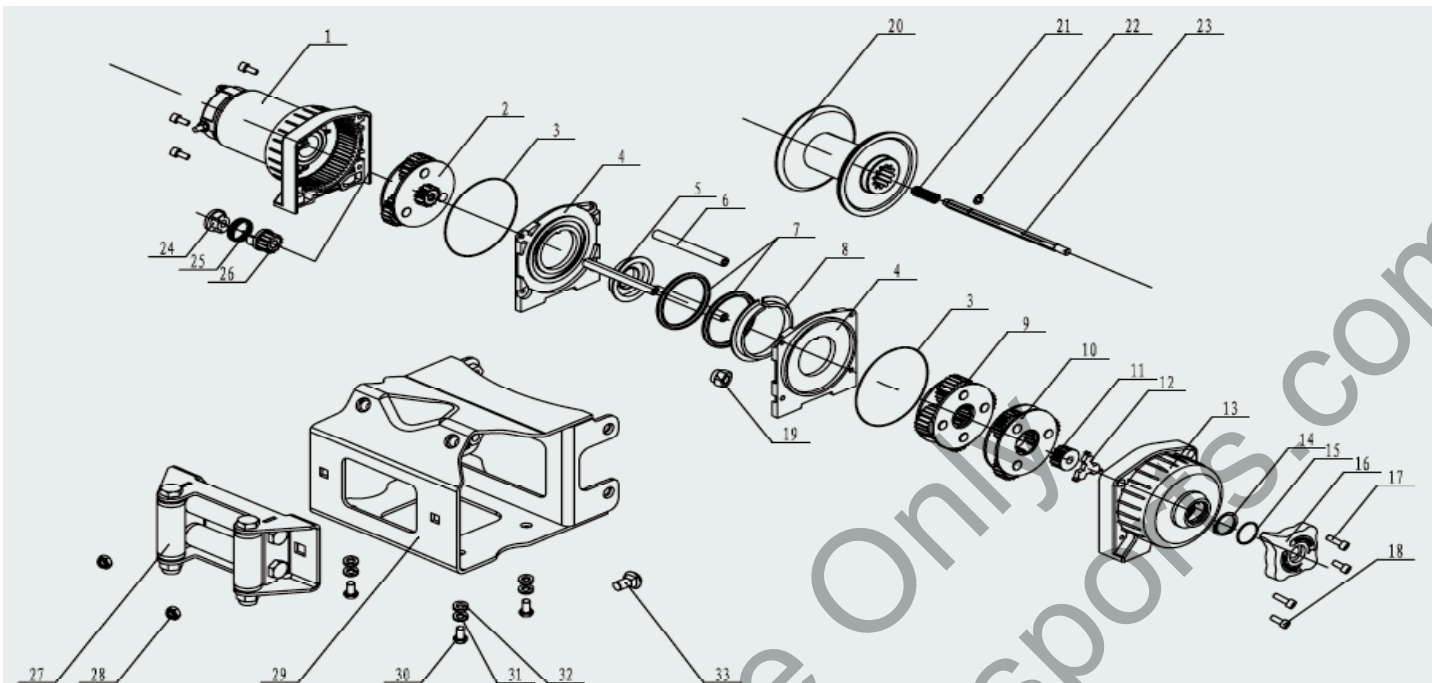

2010-11 ATV/ORV Quick Reference

SEALED POLARIS WINCH

REF	QTY/WINCH	2500LB	PART #	3500LB	PART #
1	1	ASM-Motor,2500lb,Sealed	2877523	ASM-Motor,3500lb,Sealed	2877524
2	1	Gearset-Planetary 1,2500	2876797	Gearset-Planetary 1,3500	2876811
3	1	Seal (Sold In Kit)	2875725	Same As 2500	
4	2	Bracket-Support,Sealed	2877526	Same As 2500	
5	1	Bushing	2877527	Same As 2500	
6	3	Rod-Connecting	2876782	Same As 2500	
7	1	Seal (Sold In Kit)	2875725	Same As 2500	
8	2	Bushing-Spool	2876798	Same As 2500	
9	1	Gearset-Planetary 2,2500	2876792	Gearset-Planetary 2,3500	2876810
10	1	Gearset-Planetary 3,2500	2876791	Gearset-Planetary 3,3500	2876809
11	1	Gear-Bull,2500	2876790	Gear-Bull,3500	2876808
12	1	Slider-Freespool	2876789	Same As 2500	
13	1	Casting-Winch,Fs End,2500	2877528	Casting-Winch,FS End,3500	2877529
14	1	Clip-Spring	2876786	Same As 2500	
15	1	Seal (Sold In Kit)	2875725	Same As 2500	
16	1	Knob-Freespool	2876785	Same As 2500	
17	6	Bolt-Long	2876787	Same As 2500	
18	2	Bolt-Short	2876796	Same As 2500	
19	2	Nut-Nylock	2876795	Same As 2500	
20	1	Spool	2876781	Same As 2500	
21	1	Spring-Freespool	2876783	Same As 2500	
22	1	Clip-Retainer	2876803	Same As 2500	
23	1	Shaft-Hex	2876784	Same As 2500	
24	1	Coupling-Brake,Motor	2876778	Same As 2500	
25	1	Lining-Brake	2876779	Same As 2500	
26	1	Coupling-Brake,Gear,2500	2876780	Same As 2500	
27	1	Fairlead-Roller	2876794	Same As 2500	
28	2	Nut-Nylock	2876802	Same As 2500	
29a	1	Bracket-Clamshell (Sptmn My 05-09)	2876800	Same As 2500	
29b	1	Bracket-Winch, (Sportsman XP)	1015802	Same As 2500	
30	4	Bolt-M8-1.25x20mm	7518702	Same As 2500	
31	4	Lock Washer	7552901	Same As 2500	
32	4	Flat Washer	7555734	Same As 2500	
33	2	Bolt-Carriage	2876801	Same As 2500	
1	ASM-Winch,Basic,2500,Sealed	2877302	ASM-Winch,Basic,3500,Sealed	2877303