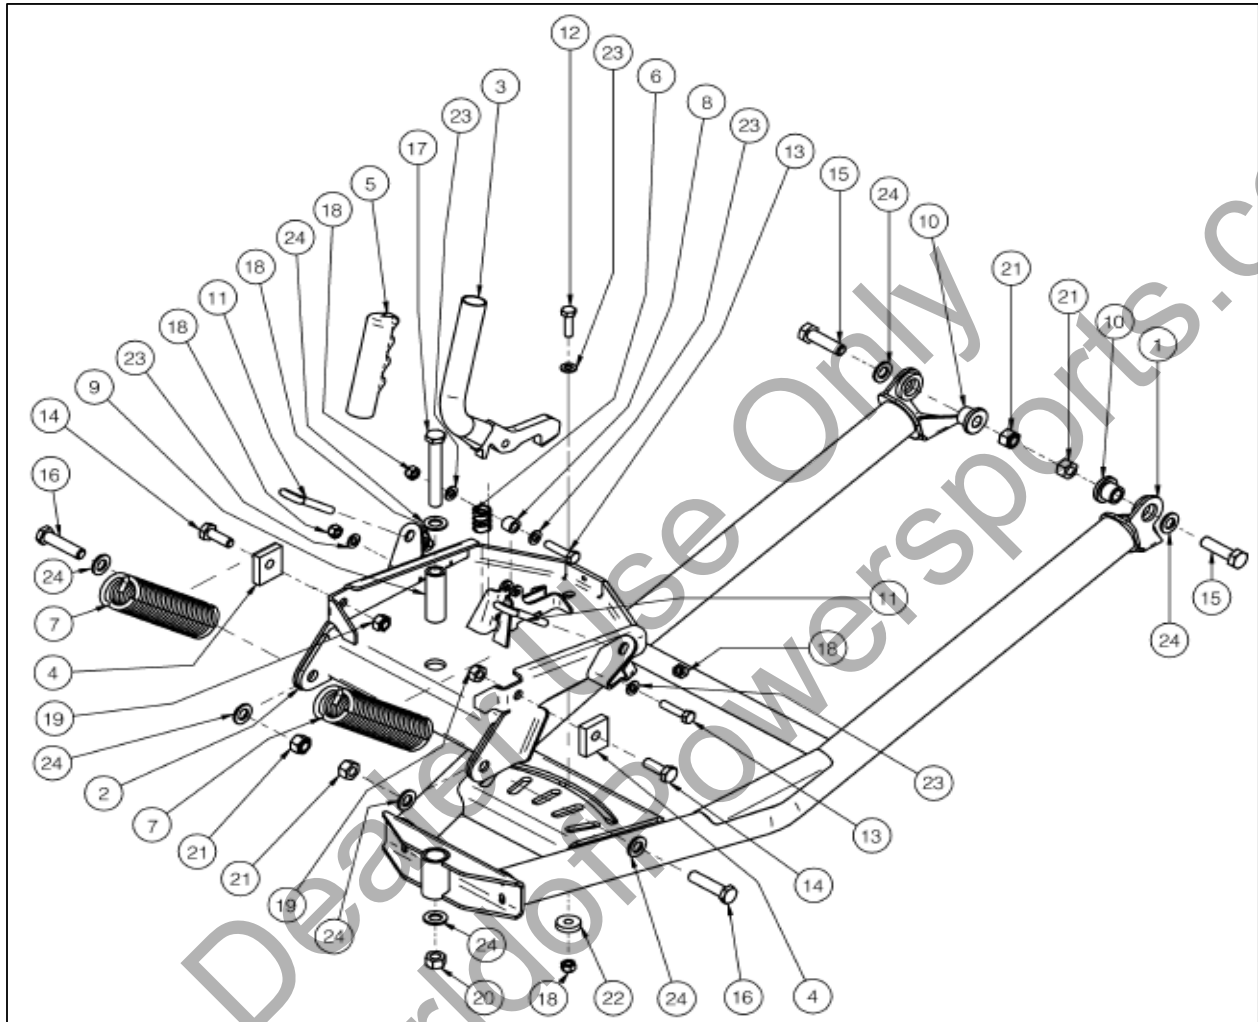

GLACIER III PUSHFRAME - HARDWARE KITS

Parts List - Plow Frame

Ref.	Qty	Description	Ref.	Qty	Description	Ref.	Qty	Description
1	1	Pushframe	10	2	Shoulder Sleeve	19	2	M10-1.5 Nylock Nut
2	1	Pivot	11	2	M8-1.25 X 60mm Eye Bolt	20	1	M12-1.75 Nylock Nut (yellow zinc plated)
3	1	Angle Lever	12	1	M8-1.25 X 30mm Hex Bolt	21	4	M12-1.75 Nylock Nut (zinc plated)
4	2	Adjustable Blade Stop	13	2	M8-1.25 X 35mm Hex Bolt	22	1	Sliding Washer
5	1	Vinyl Handle	14	2	M10-1.5 X 30mm Hex Bolt	23	5	M8 Flat Washer
6	1	Compression Spring	15	2	M12-1.75 X 45mm Hex Bolt	24	8	M12 Flat Washer
7	2	Blade Spring	16	2	M12-1.75 X 50mm Hex Bolt			
8	1	Hook Sleeve	17	1	M12-1.75 X 90mm Hex Bolt			
9	1	Tightening Sleeve	18	5	M8-1.25 Nylock Nut			

Polaris Hardware Kit #	Items Included
2856005	6,9,10-24
2856006	1
2856007	2
2856008	3-5-13-17-23(2x)-24