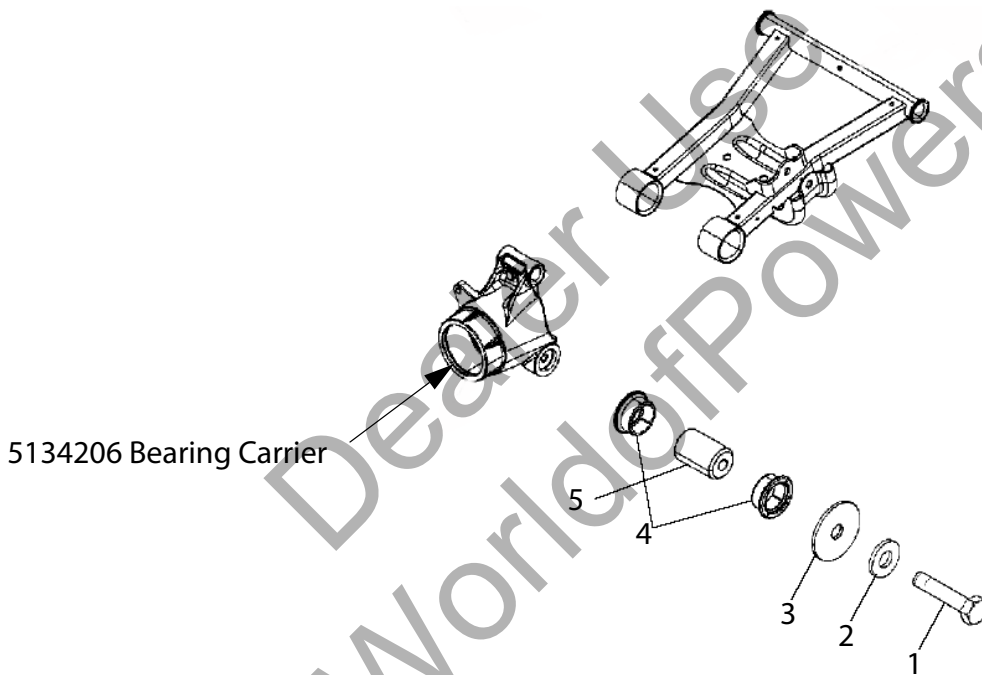

2010 ATV/ORV Quick Reference

2002 - Prior ATVs - Rear Bearing Carrier Replacement Parts

2002 - Prior ATVs equipped with Independent Rear Suspension (IRS) will use the newer Sportsman style wheel bearing carrier as a replacement part. The earlier part number for the wheel bearing carrier will supercede to the current part: P/N 5134206 -Wheel Bearing Carrier Part Number 5134206 will replace both left and right-hand sides.

When ordering P/N 5134206 for 2002- Prior ATVs you will also need to order the lower bushings, washers, and bolts (these parts are used on 2003 and newer Sportsman models). The older parts will not work with the newer style bearing carrier.

Order the additional parts (listed 1-5) when replacing the bearing carrier on 2002-Prior vehicles.

Information published in Team Tips A-05-07-01

When Replacing 1 Bearing Carrier Order:

1. P/N 7517873 - Bolt (2)
2. P/N 7555740 - Washer, Flat (2)
3. P/N 7552614 - Washer, Lock (2)
4. P/N 5434550 - Bushing, Control, Lower (4)
5. P/N 5632291 - Bushing, Bearing Carrier (2)

©2005 Polaris Industries Inc.